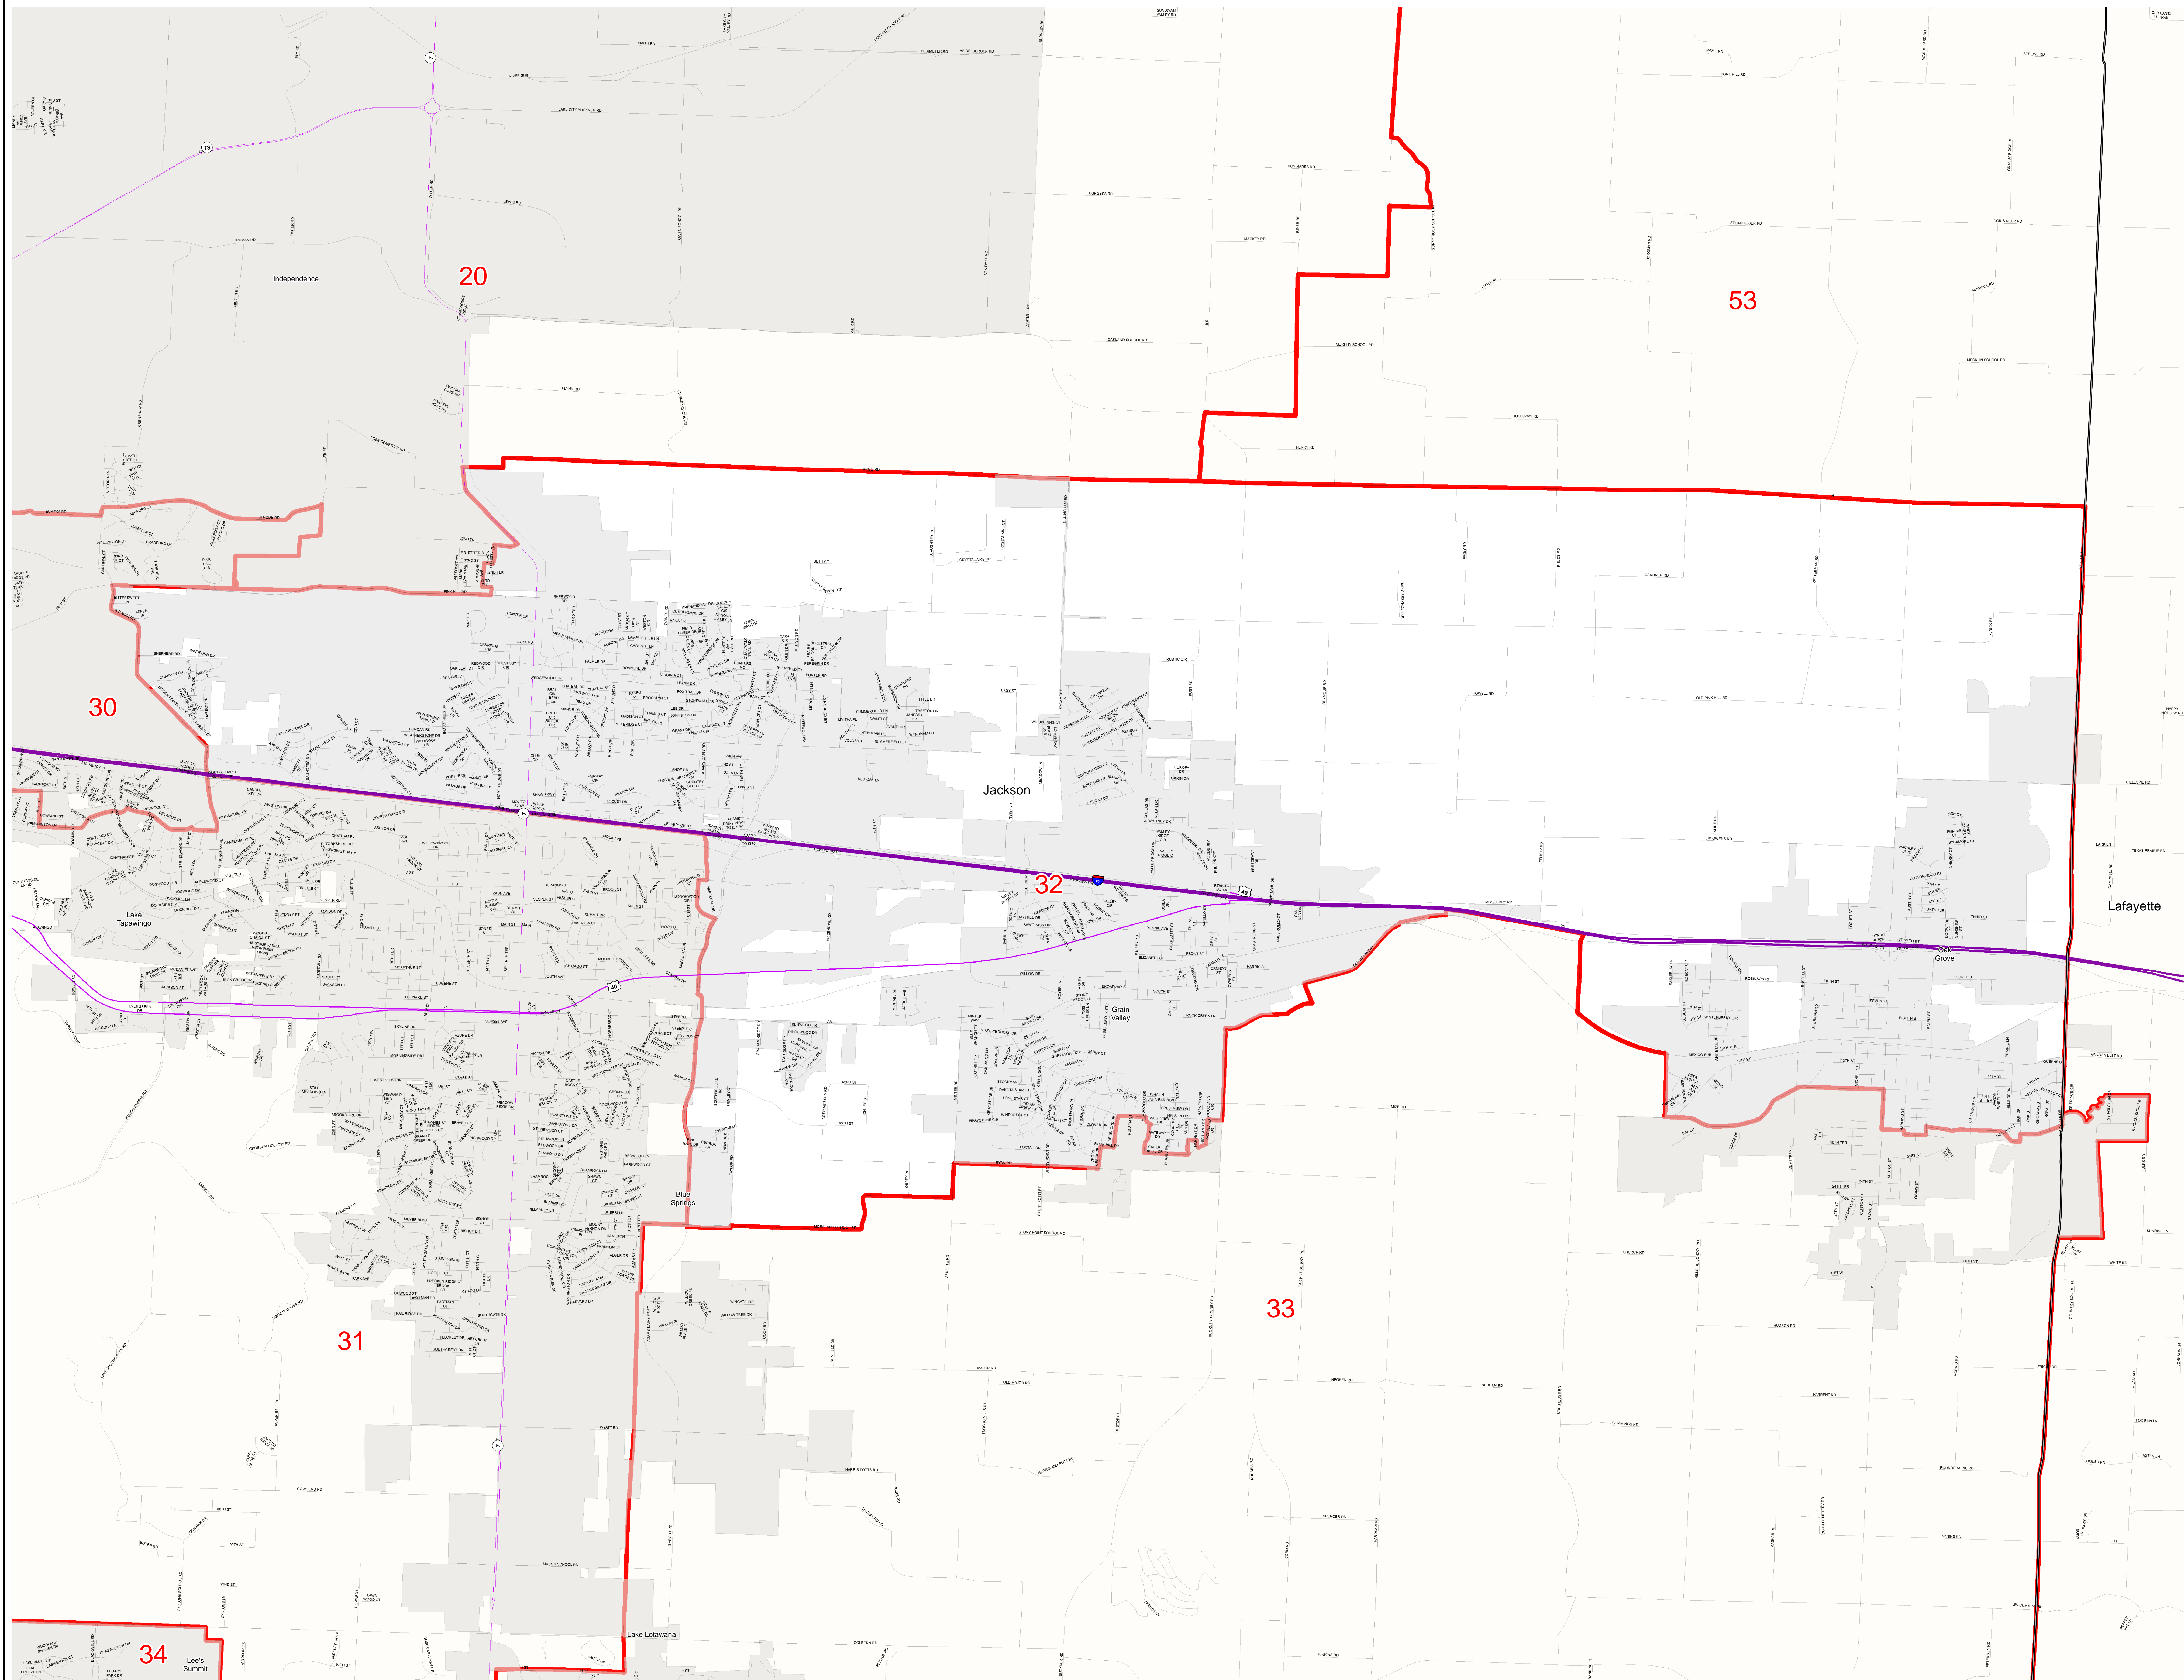

# Missouri State House District Number 32

## House Apportionment Plan 2011

District 32

Map Sheet Extent

- Districts
- Counties
- Interstates
- U.S. Highways
- MO Highways
- Streets
- Incorporated Places\*
- Area Outside of Featured District

\*Includes census designated places (CDPs).